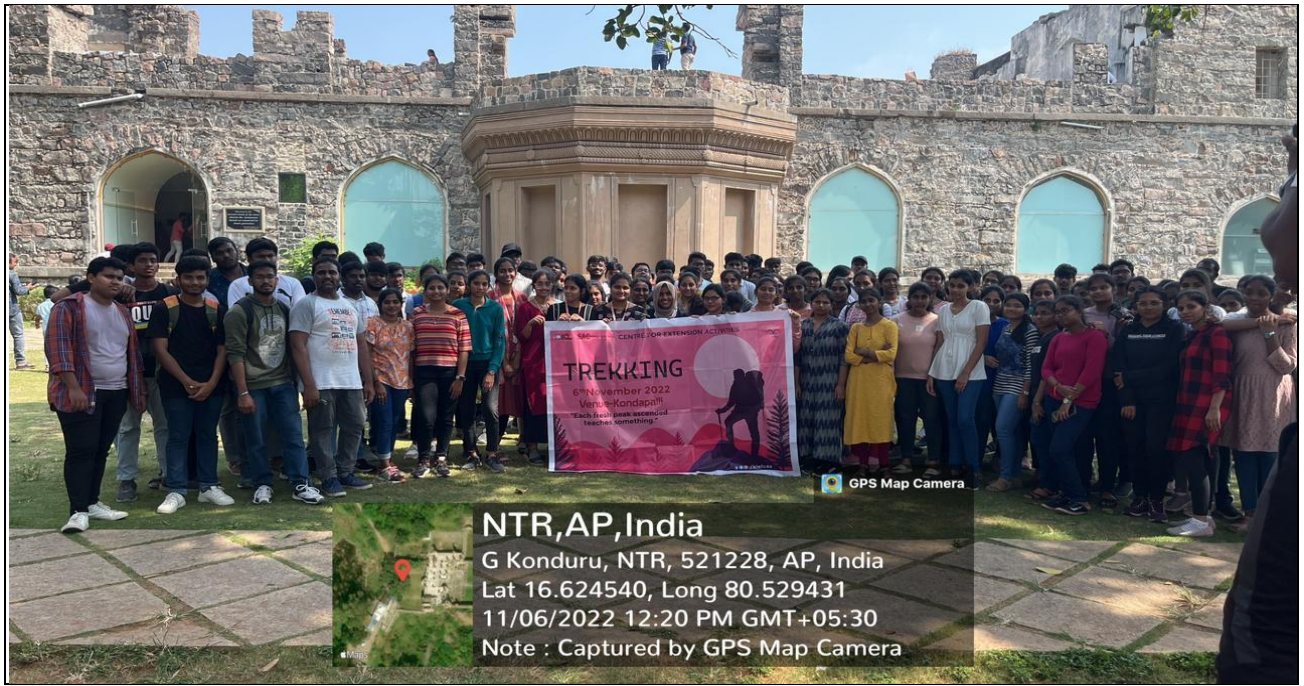

NTR, AP, India

G Konduru, NTR, 521228, AP, India
Lat 16.624540, Long 80.529431
11/06/2022 12:20 PM GMT+05:30
Note : Captured by GPS Map Camera

GPS Map Camera