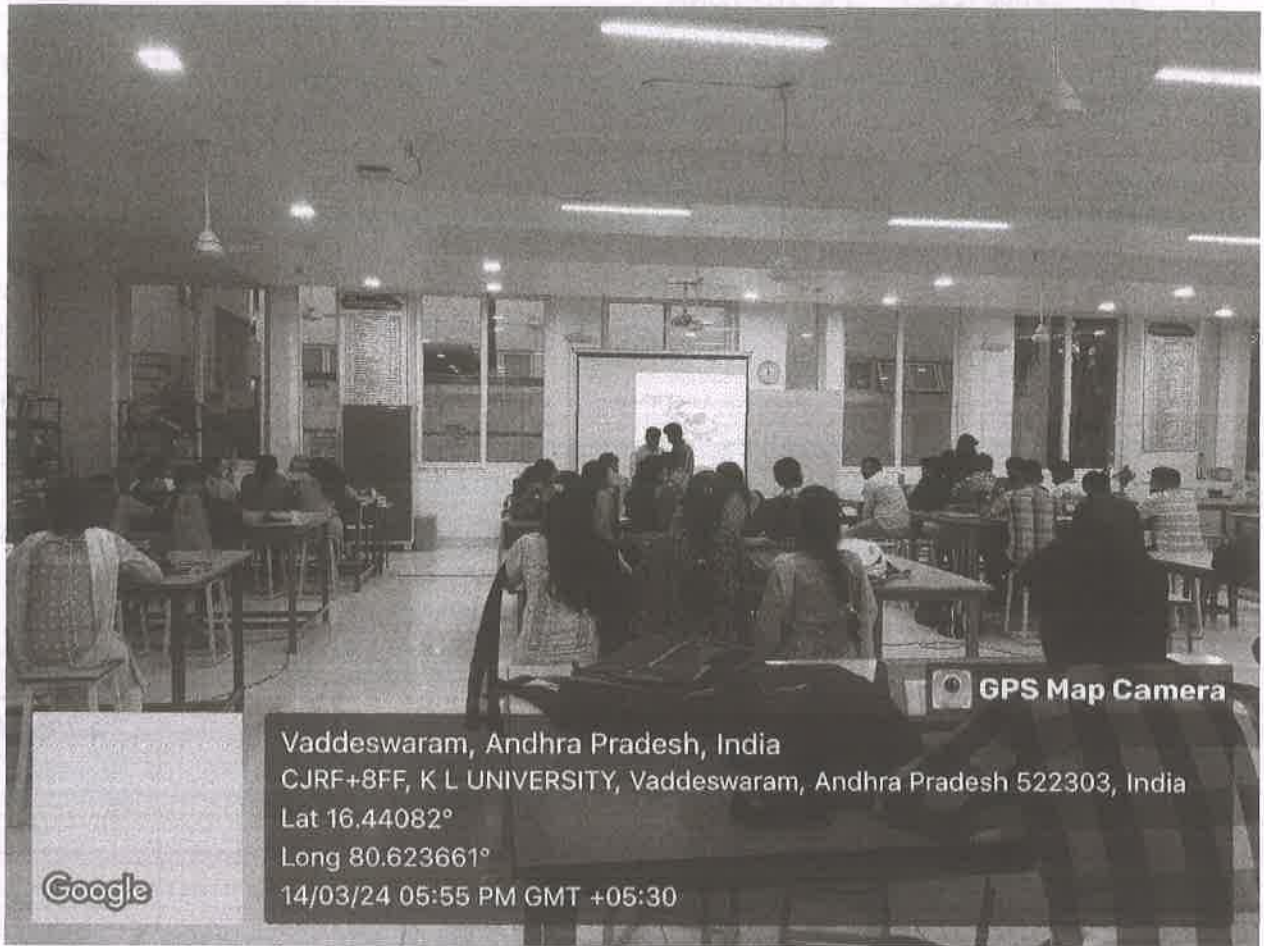

Embedded & IOT-Technical Club

Digital Clock and Embedded in Cars

Date:14/03/2024

- Department Name** : ECE
- Event Date(s)** : 14/03/2024
- Event Time** : 5.20 pm to 7.00 pm.
- Event Name** : Digital Clock and Embedded in Cars
- Event Category** : TEC
- Event Objective** : The event aims to introduce attendees to IoT and embedded systems while also covering technology trends, fostering skills development, and providing inspiration and motivation
- Event Venue / Room No.** : R005
- Faculty Coordinator EMP.ID** : 6224
- Faculty Coordinator Name** : Dr. Atul Kumar, Asst. Professor, ECE
- Faculty Coordinator Email-ID** : atulkumar@kluniversity.in
- Student Organizers** : SHAIK JHANI (2100049089), PAPISETTI DEVI SAI SUMANTH(2100049008)

91	2300080228	PATHAN BAJI KHAN	AI&DS	<i>Khan</i>
92	2300090246	VATTIGUNTA HARSHITHA	CSIT	<i>Harshitha</i>
93	2300090276	SARIPELLA SHARMILA	CSIT	<i>Sharmila</i>

Event Outcome: The Students have learnt the basics of embedded & IoT. The outcomes of a technical event aim to provide value to attendees through knowledge acquisition, technical presentation skill and professional development. Group of students made a presentation on Digital clock and embedded in cars.