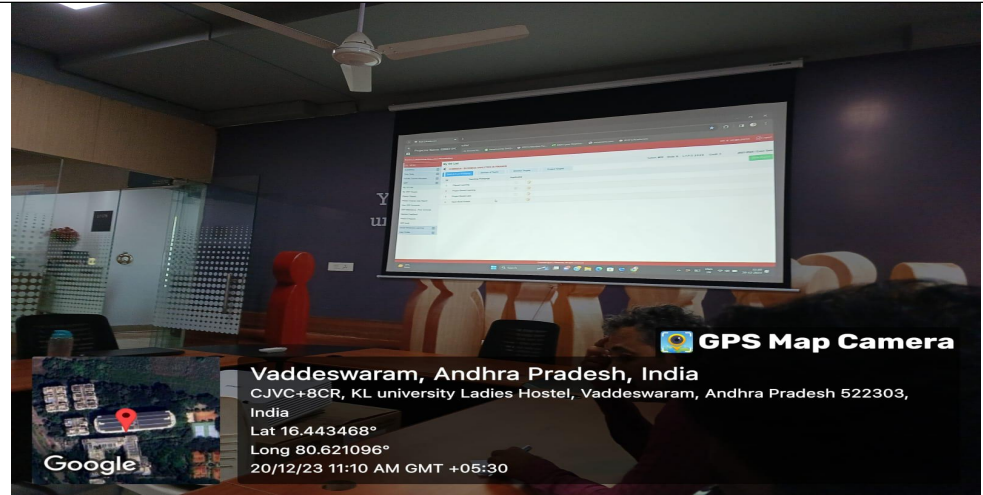

# ORIENTATION SESSION FOR THE COURSE BUILDING CONDUCTED BY Dr Hema Divya, HOD MBA Department

 **GPS Map Camera**

**Vaddeswaram, Andhra Pradesh, India**  
CJVC+8CR, KL university Ladies Hostel, Vaddeswaram, Andhra Pradesh 522303,  
India  
Lat 16.44347°  
Long 80.621102°  
20/12/23 11:12 AM GMT +05:30