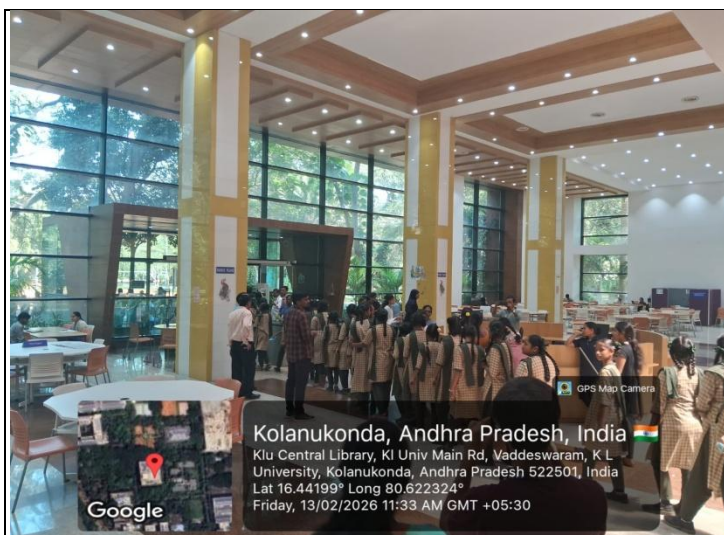

Kolanukonda, Andhra Pradesh, India
Green Fields, Vaddeswaram, K L University, Kolanukonda,
Andhra Pradesh 522501, India
Lat 16.441333° Long 80.623529°
Friday, 13/02/2026 12:05 PM GMT +05:30

Kolanukonda, Andhra Pradesh, India
Klu Central Library, KI Univ Main Rd, Vaddeswaram, K L
University, Kolanukonda, Andhra Pradesh 522501, India
Lat 16.44199° Long 80.622324°
Friday, 13/02/2026 11:33 AM GMT +05:30