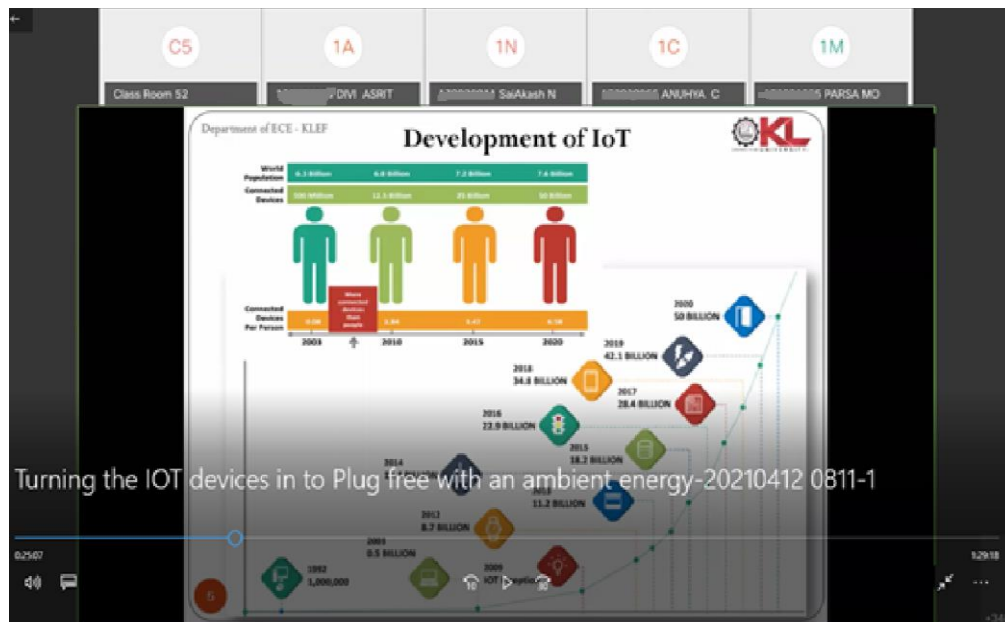

- a. Energy Harvesting (EH) Efficiencies
- b. Energy Storage in EH Systems
- c. Energy Harvesting (EH) Concepts

Webex Link:

<https://kluniversity.webex.com/kluniversity/j.php?MTID=macbbfffe2e2f9a513b0dc0e68a17bda3>

HOTOS: