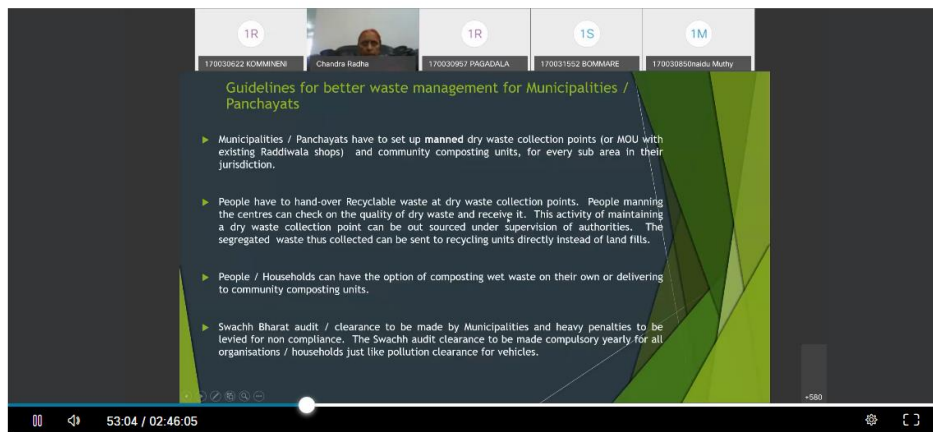

How to get rid of plastic in daily Life-20210414 0...