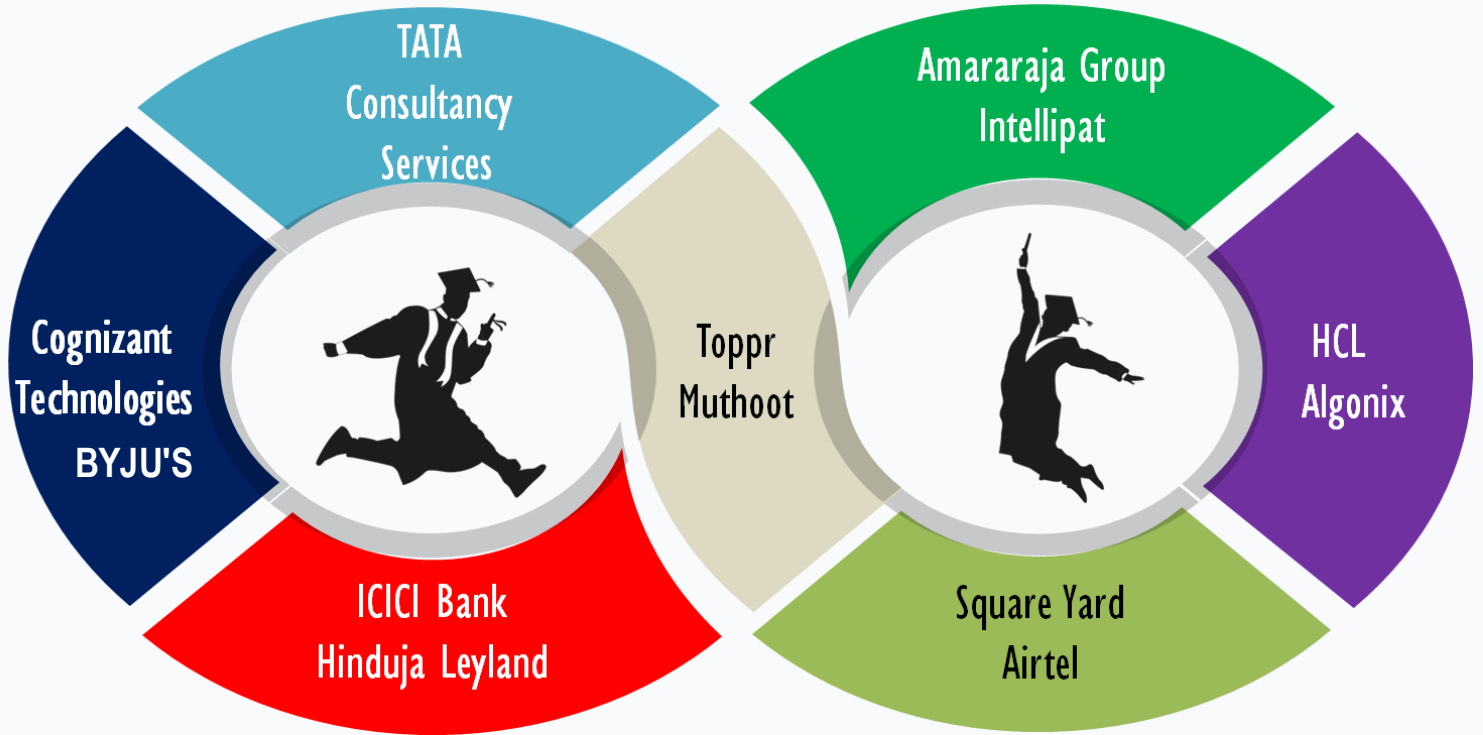

We wish You All the Best

K L Business School

Why Chose K L Business School?

The 10 reasons to make the difference

Stay Ahead

K L Business School

One place, Infinite Opportunities

Placement Report - 2020

Highest Salary Package in the year 2020

10 Lakhs Per Annum

Placements Industry Span

Company	Offers	Annual CTC
Byjus	2	10,00,000
Spandana	7	6,34,000
Grey Software	1	6,00,000
TCS SAP	24	580000
Intellipaat	1	550000
CTS	3	5,30,000
Algonox	1	5,00,000
Square Yards	13	4,60,000
ICICI	38	420000
Airtel	10	4,00,000
Hinduja Leyland	8	4,00,000
Toppr	4	4,00,000
CEIPAL	3	4,00,000
Muthoot	2	4,00,000
State Street	4	3,50,000
Reliance Jio	3	3,00,000
Tommy Hilfiger	3	3,00,000
Aliens Developers	2	300000
Amararaja	2	3,00,000
Raam	2	3,00,000
Insta Smart	1	300000