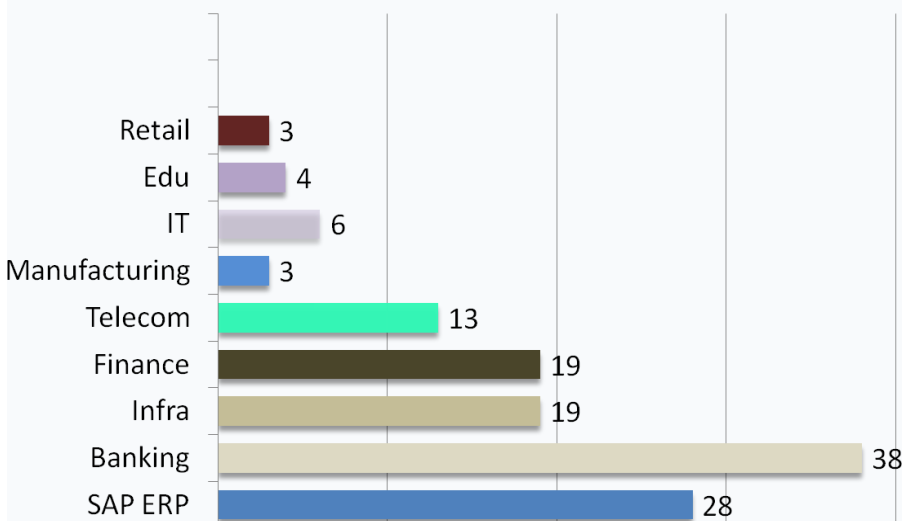

We wish You All the Best

K L Business School

Why Chose K L Business School?

The 10 reasons to make the difference

Stay Ahead

K L Business School

One place, Infinite Opportunities

Placement Report - 2020

Highest Salary Package in the year 2020

10 Lakhs Per Annum

Placements Industry Span

Company	Offers	Annual CTC
Byjus	2	10,00,000
Spandana	7	6,34,000
Grey Software	1	6,00,000
TCS SAP	24	580000
Intellipaat	1	550000
CTS	3	5,30,000
Algonox	1	5,00,000
Square Yards	13	4,60,000
ICICI	38	420000
Airtel	10	4,00,000
Hinduja Leyland	8	4,00,000
Toppr	4	4,00,000
CEIPAL	3	4,00,000
Muthoot	2	4,00,000
State Street	4	3,50,000
Reliance Jio	3	3,00,000
Tommy Hilfiger	3	3,00,000
Aliens Developers	2	300000
Amararaja	2	3,00,000
Raam	2	3,00,000
Insta Smart	1	300000