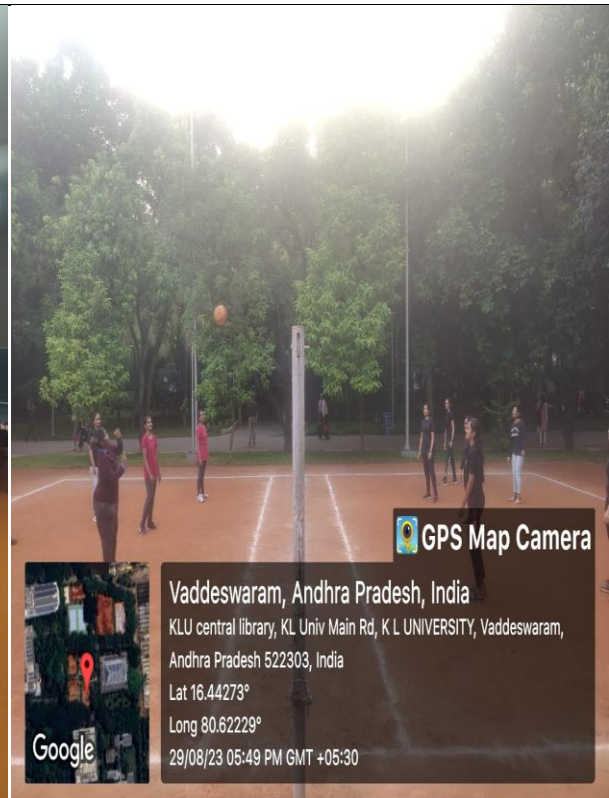

GPS Map Camera

Vaddeswaram, Andhra Pradesh, India
KLU central library, KL Univ Main Rd, K L UNIVERSITY, Vaddeswaram,
Andhra Pradesh 522303, India
Lat 16.44273°
Long 80.62229°
29/08/23 05:49 PM GMT +05:30

Google