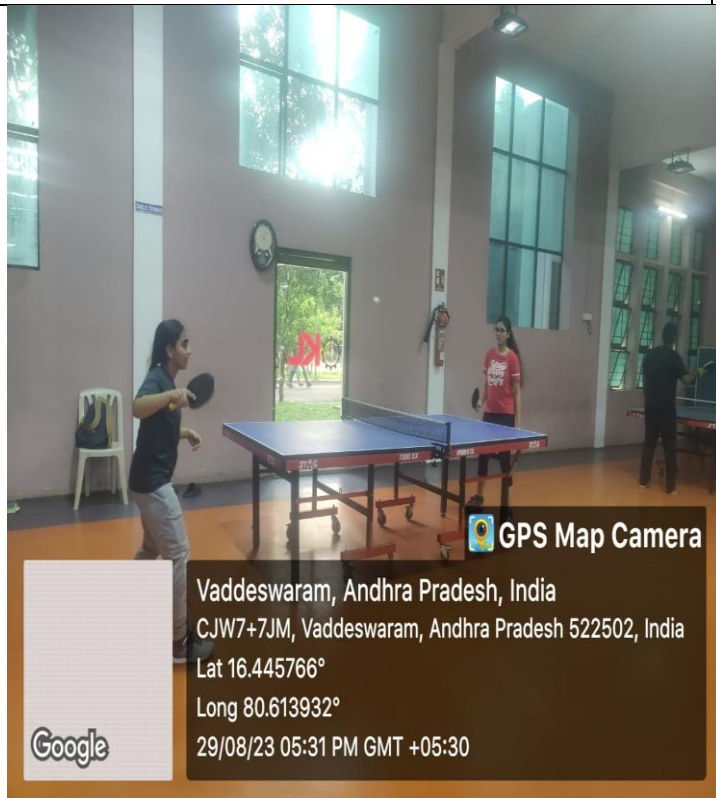

GPS Map Camera

Vaddeswaram, Andhra Pradesh, India
CJW7+7JM, Vaddeswaram, Andhra Pradesh 522502, India
Lat 16.445766°
Long 80.613932°
29/08/23 05:31 PM GMT +05:30

Google