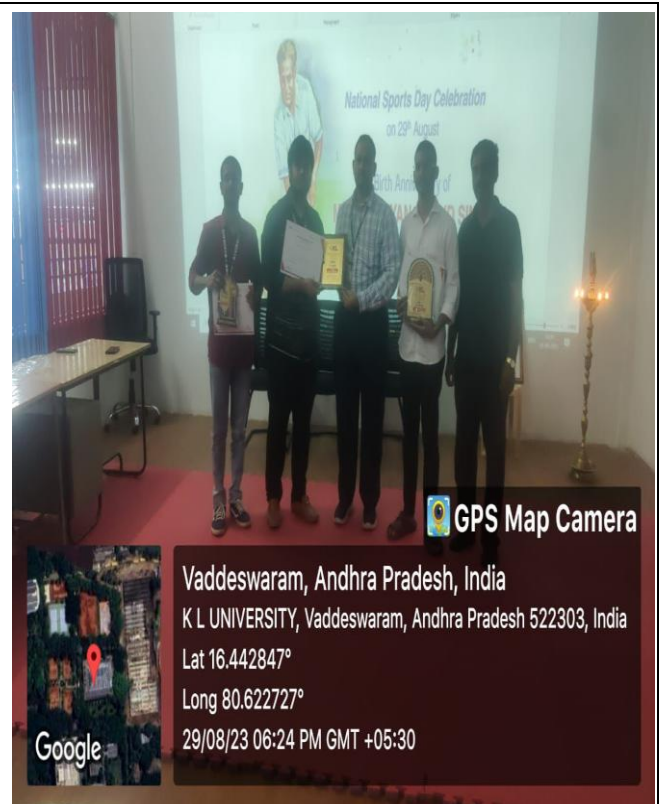

List of National Sports Day Participants:

S.No	Name of the Student	ID NO	BRANCH	EVENT	whatsapp Number	SIGN
1	Swagateeka Chhotaray	2200033016	CSE	Throwball (Women)	9303617143	Swagateeka
2	Anila	2100040136	ECE	Throwball (Women)	6305677968	Anila
3	Ayesha	2200550038	B.COM	Throwball (Women)	6302119766	Anila
4	Sridevi Kamini	2100031832	CSE	Throwball (Women)	7842103111	Sridevi Kamini
5	M.Amruta laxmi	2210030036	CSE	Throwball (Women)	8978698773	Amruta Laxmi
6	SATYA SRI VARIKUTI	2300031053	CSE	Throwball (Women)	9550486777	V. Satya Sri
7	Goutami.K	2000620086	AGBSC	Throwball (Women)	9692046335	Goutami
8	D.MEGHANA CHOUDHARY	2100090061	CSIT	Throwball (Women)	9160170350	D. Meghana
9	T.Vardhini Reddy	2201510148	CSE	Throwball (Women)	9182445612	Vardhini
10	BANDARU ALEKHYA	2300032935	CSE	Throwball (Women)	7075753777	B. Alekhyas
11	SHAIK.SAMEERA	2200030175	CSE	Throwball (Women)	6300421004	Sr Sameera.
12	MANDAVA.KAIVALYA SRI SAI	2300080284	AIDS	Throwball (Women)	9110582659	M.Kaivalya Sri Sai
13	Akhila k	2000030489	CSE	Throwball (Women)	7337461663	Akhila
14	Meda Manikya Chowdary	2000030618	CSE	Throwball (Women)	8247252031	Meda Manikya Chowdary
15	Vundi jenvithasree	2300033345	CSE	Throwball (Women)	9885439293	J. Vendi Sree.
16	Aparna	2200090024	CSIT	Throwball (Women)	9573939271	Aparna
17	S.SAI DEEPIKA	2300030592	CSE	Throwball (Women)	7569509525	S. Sai Deepika
18	Ayesha	2200550038	B.COM	Throwball (Women)	6302119766	Ayesha
19	Sodi Lepakshi	2200520228	CSE	Throwball (Women)	7655001479	Lepakshi